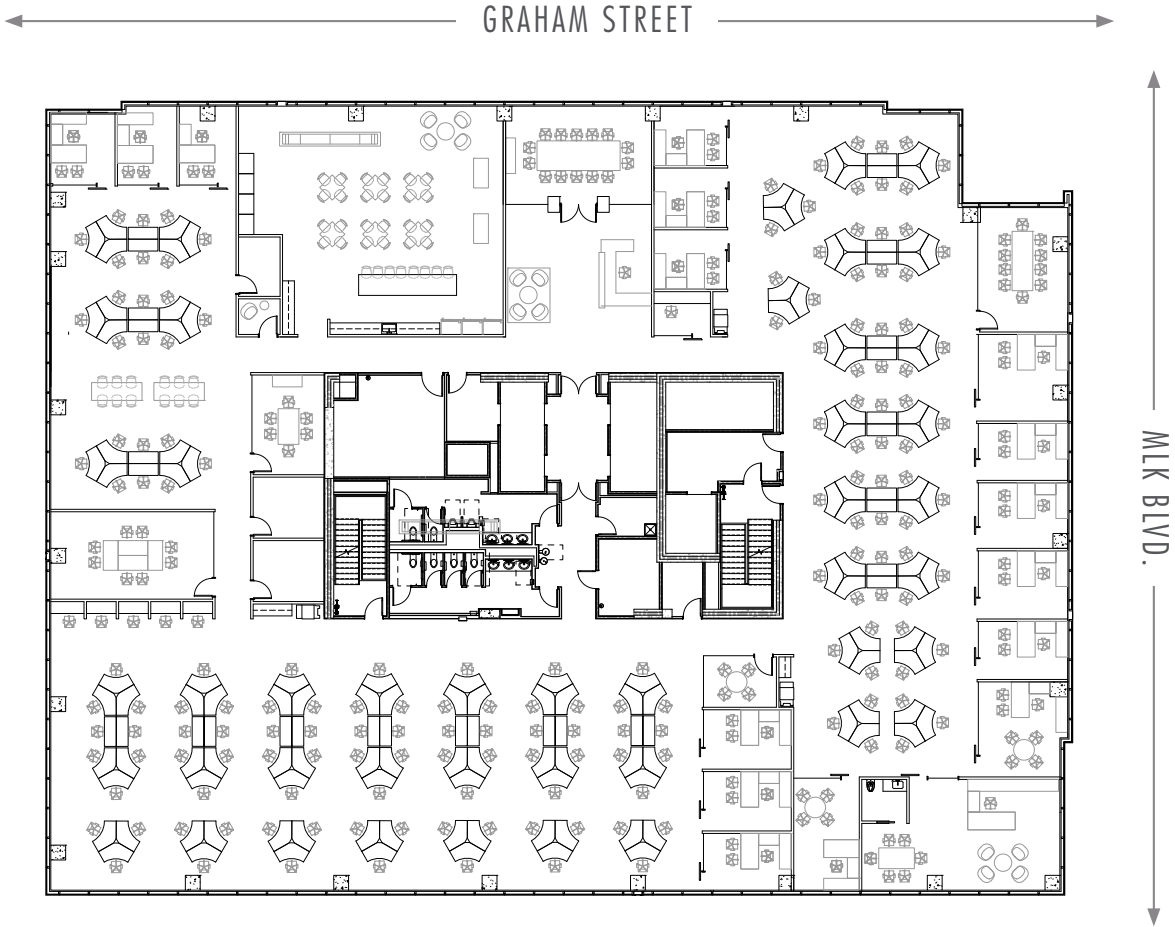

401 S. GRAHAM
Full Floor Sample Test Fit - Creative Office

FOUNDRY
COMMERCIAL

AVAILABLE ± 22,428 RSF