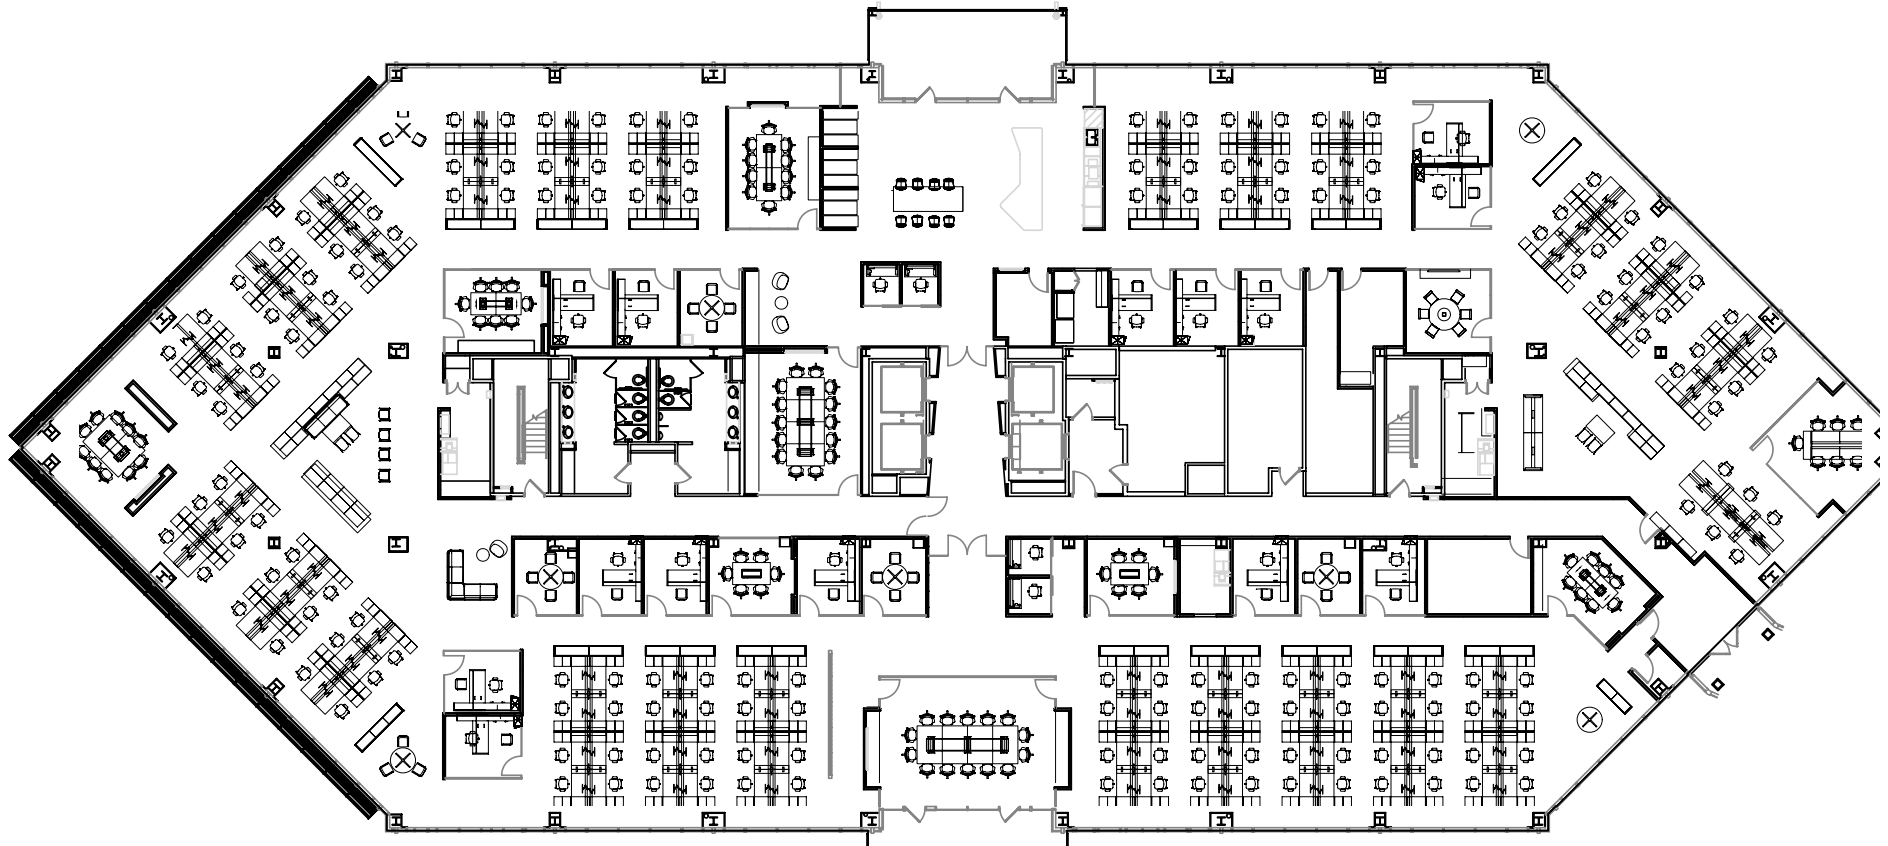

WOODWARD BUILDING  
11215 N COMMUNITY HOUSE ROAD, CHARLOTTE, NC 28277

FULL 3RD FLOOR - SUITE 300