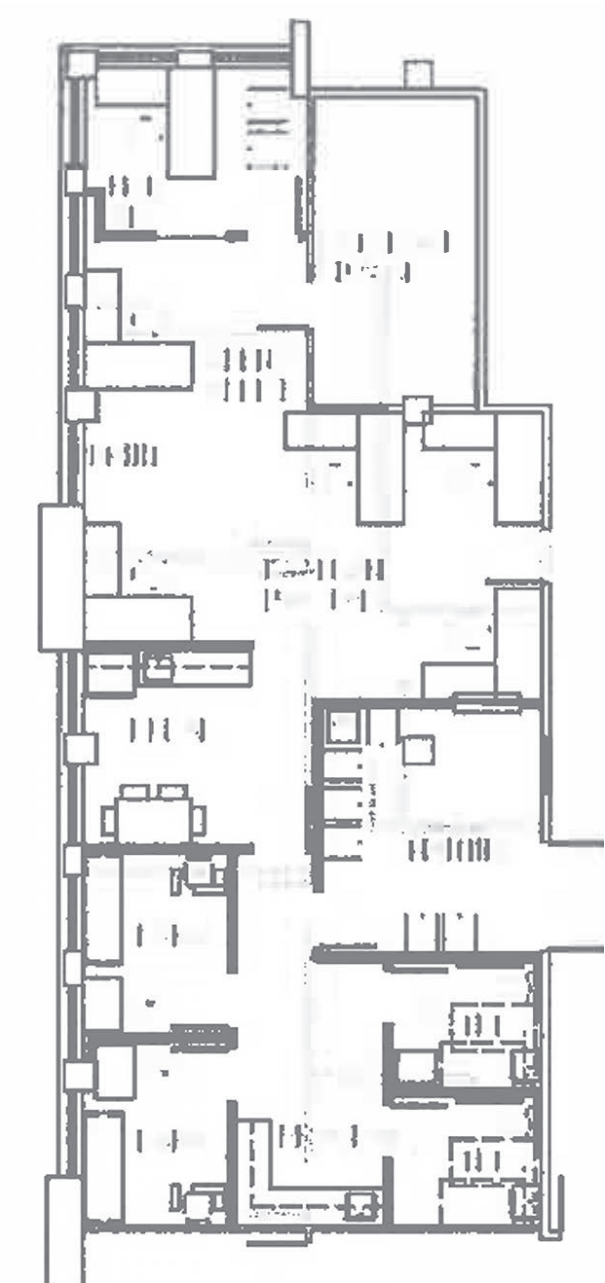

SUITE 200  
15,190 SF AVAILABLE

FOR MORE INFORMATION, PLEASE CONTACT:

**GABE DE JESUS | 407.650.1501**  
 Partner  
 Gabe.DeJesus@foundrycommercial.com  
 Licensed Real Estate Broker

**MARIA LOMBARDI | 407.458.5880**  
 Associate  
 Maria.Lombardi@foundrycommercial.com  
 Licensed Real Estate Broker

SUITE 320  
1,778 SF AVAILABLE

---

FOR MORE INFORMATION, PLEASE CONTACT:

**GABE DE JESUS | 407.650.1501**  
Partner  
Gabe.DeJesus@foundrycommercial.com  
Licensed Real Estate Broker

**MARIA LOMBARDI | 407.458.5880**  
Associate  
Maria.Lombardi@foundrycommercial.com  
Licensed Real Estate Broker

FOURTH FLOOR  
5,442 SF AVAILABLE

MOVE-IN READY TODAY!

SUITE PHOTOS

FOR MORE INFORMATION, PLEASE CONTACT:

<b>GABE DE JESUS   407.650.1501</b>	<b>MARIA LOMBARDI   407.458.5880</b>
Partner	Associate
<a href="mailto:Gabe.DeJesus@foundrycommercial.com">Gabe.DeJesus@foundrycommercial.com</a>	<a href="mailto:Maria.Lombardi@foundrycommercial.com">Maria.Lombardi@foundrycommercial.com</a>
Licensed Real Estate Broker	Licensed Real Estate Broker