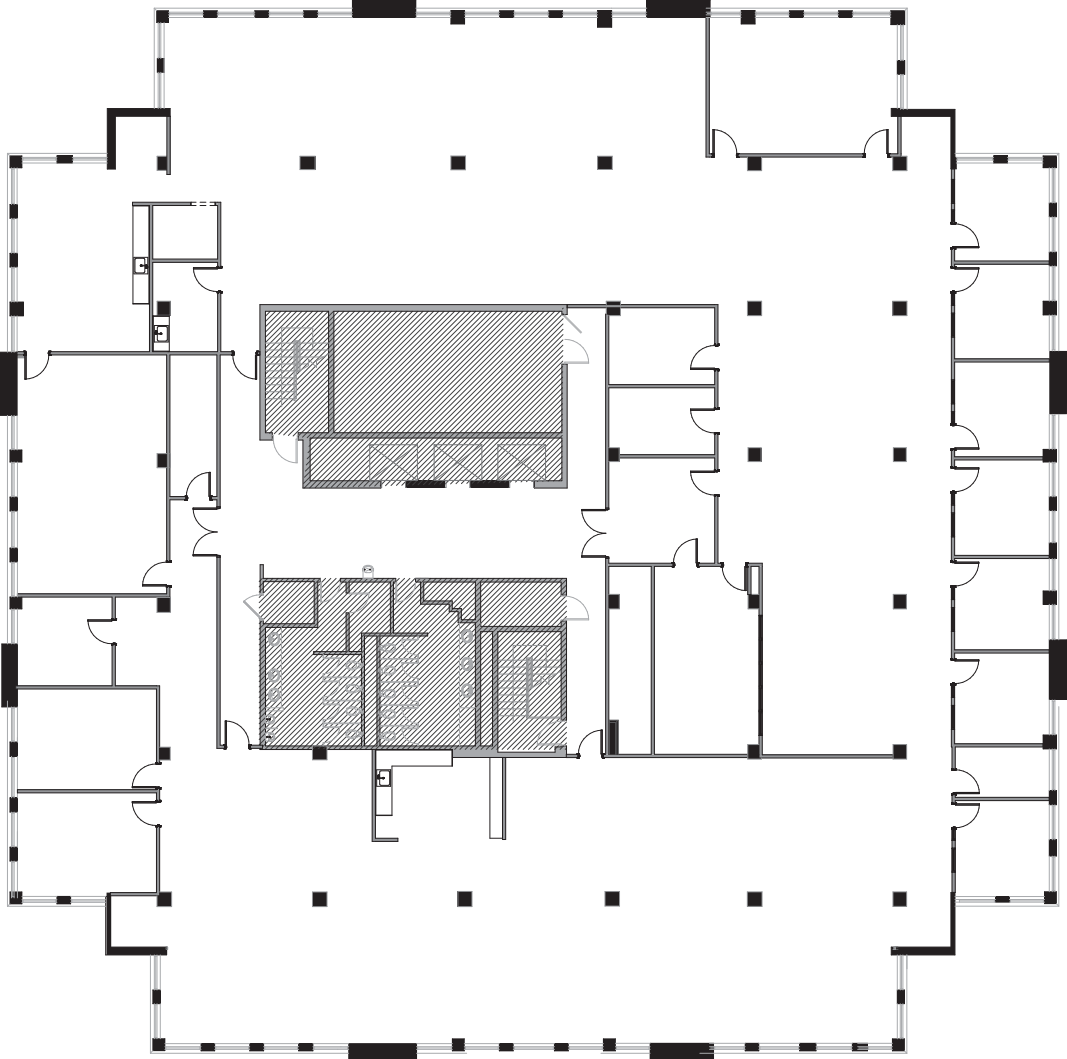

SUITE 200  
15,190 SF AVAILABLE

FOR MORE INFORMATION, PLEASE CONTACT:

**GABE DE JESUS | 407.650.1501**  
 Partner  
 Gabe.DeJesus@foundrycommercial.com  
 Licensed Real Estate Broker

**MARIA LOMBARDI | 407.458.5880**  
 Associate  
 Maria.Lombardi@foundrycommercial.com  
 Licensed Real Estate Broker