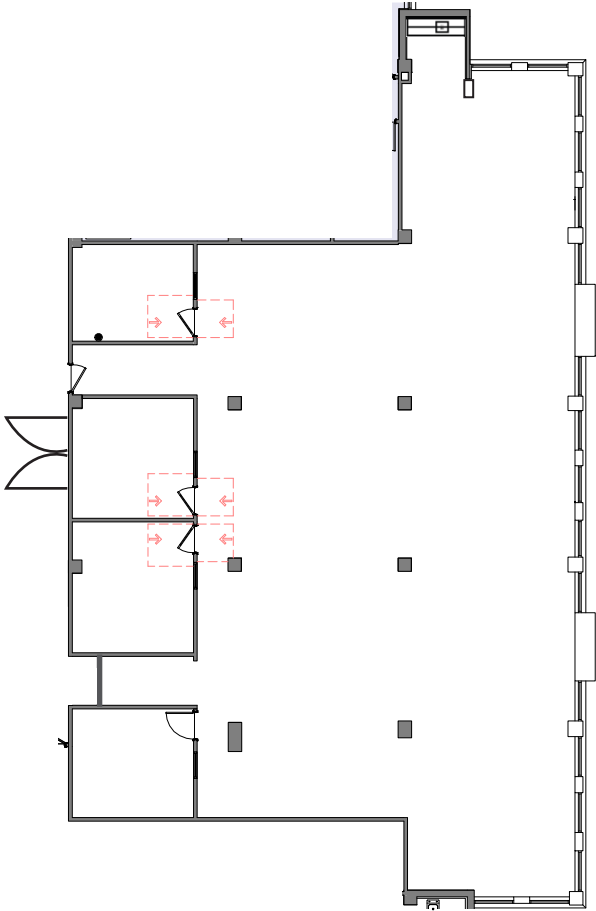

SUITE 320  
1,778 SF AVAILABLE

---

FOR MORE INFORMATION, PLEASE CONTACT:

**GABE DE JESUS | 407.650.1501**  
Partner  
Gabe.DeJesus@foundrycommercial.com  
Licensed Real Estate Broker

**MARIA LOMBARDI | 407.458.5880**  
Associate  
Maria.Lombardi@foundrycommercial.com  
Licensed Real Estate Broker

FOURTH FLOOR  
5,442 SF AVAILABLE

MOVE-IN READY TODAY!

SUITE PHOTOS

FOR MORE INFORMATION, PLEASE CONTACT:

<b>GABE DE JESUS   407.650.1501</b>	<b>MARIA LOMBARDI   407.458.5880</b>
Partner	Associate
<a href="mailto:Gabe.DeJesus@foundrycommercial.com">Gabe.DeJesus@foundrycommercial.com</a>	<a href="mailto:Maria.Lombardi@foundrycommercial.com">Maria.Lombardi@foundrycommercial.com</a>
Licensed Real Estate Broker	Licensed Real Estate Broker

[foundrycommercial.com](http://foundrycommercial.com)

FIFTH FLOOR  
2,000 - 11,457 SF AVAILABLE

FOR MORE INFORMATION, PLEASE CONTACT:

**GABE DE JESUS | 407.650.1501**  
 Partner  
 Gabe.DeJesus@foundrycommercial.com  
 Licensed Real Estate Broker