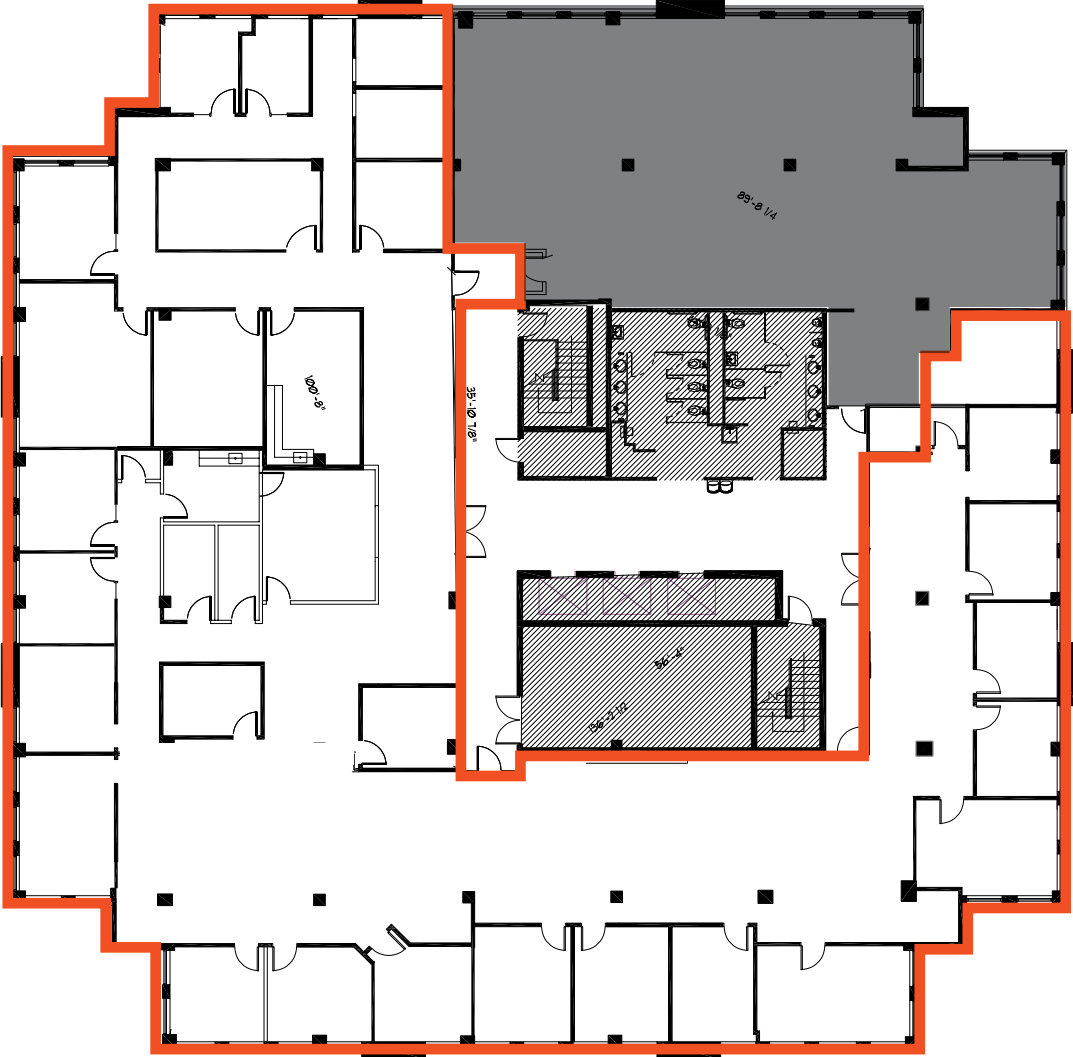

FOURTH FLOOR  
5,442 SF AVAILABLE

MOVE-IN READY TODAY!

SUITE PHOTOS

FOR MORE INFORMATION, PLEASE CONTACT:

<b>GABE DE JESUS   407.650.1501</b>	<b>MARIA LOMBARDI   407.458.5880</b>
Partner	Associate
<a href="mailto:Gabe.DeJesus@foundrycommercial.com">Gabe.DeJesus@foundrycommercial.com</a>	<a href="mailto:Maria.Lombardi@foundrycommercial.com">Maria.Lombardi@foundrycommercial.com</a>
Licensed Real Estate Broker	Licensed Real Estate Broker

[foundrycommercial.com](http://foundrycommercial.com)

FIFTH FLOOR  
2,000 - 11,457 SF AVAILABLE

FOR MORE INFORMATION, PLEASE CONTACT:

**GABE DE JESUS | 407.650.1501**  
 Partner  
 Gabe.DeJesus@foundrycommercial.com  
 Licensed Real Estate Broker