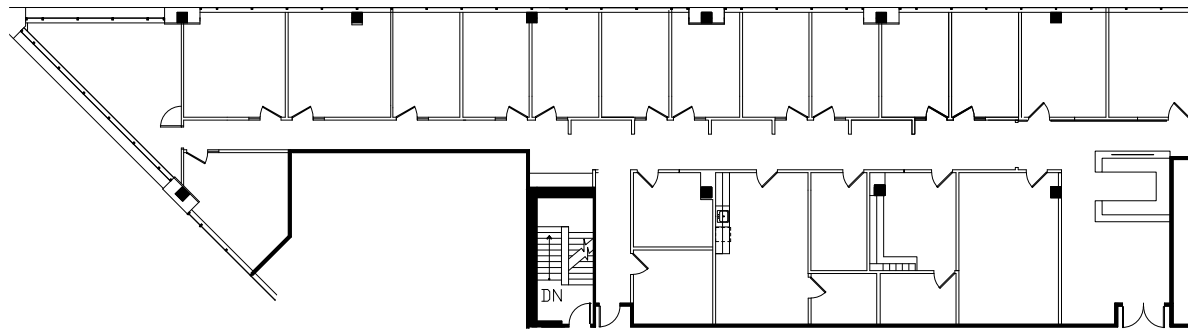

CARNEGIE POINT | 4th Floor - Suite 400

AVAILABLE ± 6,399 RSF (AVAILABLE 8/1/2024)

REDLINE
PROPERTY PARTNERS

FOUNDRY
COMMERCIAL