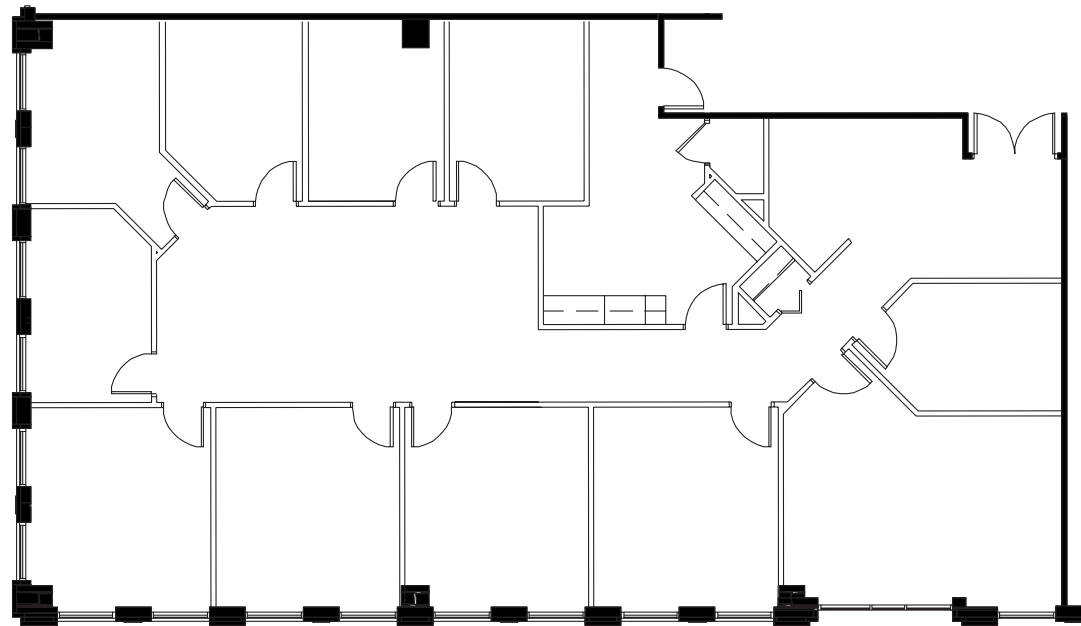

MOREHEAD PLACE | 4th Floor - Suite 405

AVAILABLE ± 3,669 RSF (AVAILABLE 3/1/2025)