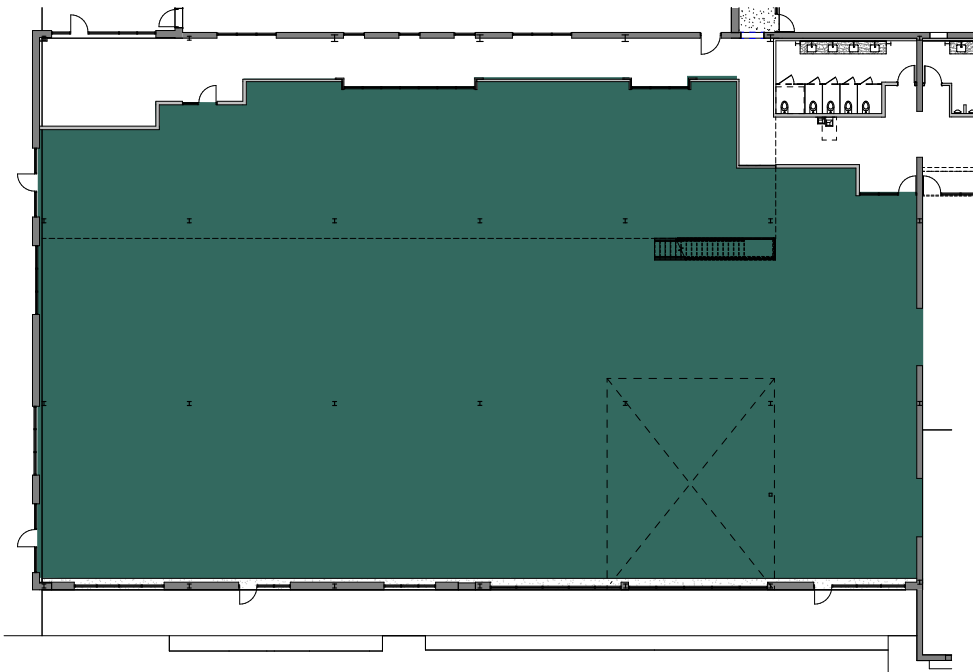

NODA * CLT

pass41

4100 RALEIGH ST

floor plan

SUITE 112

FLOOR 1
14,947 RSF

FLOOR 2 - MEZZANINE
4,295

AVAILABLE ± 19,242 RSF