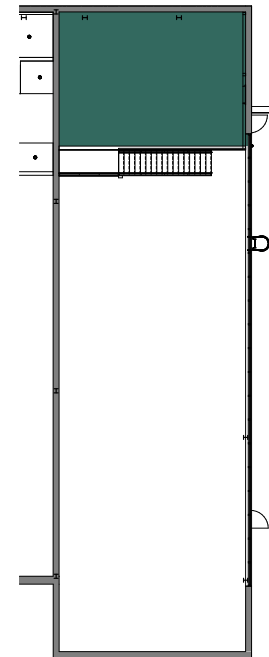

NODA * CLT

pass41

4100 RALEIGH ST

floor plan

SUITE 115

FLOOR 1
3,187 RSF

FLOOR 2 - MEZZANINE
858 RSF

AVAILABLE ± 4,045 RSF