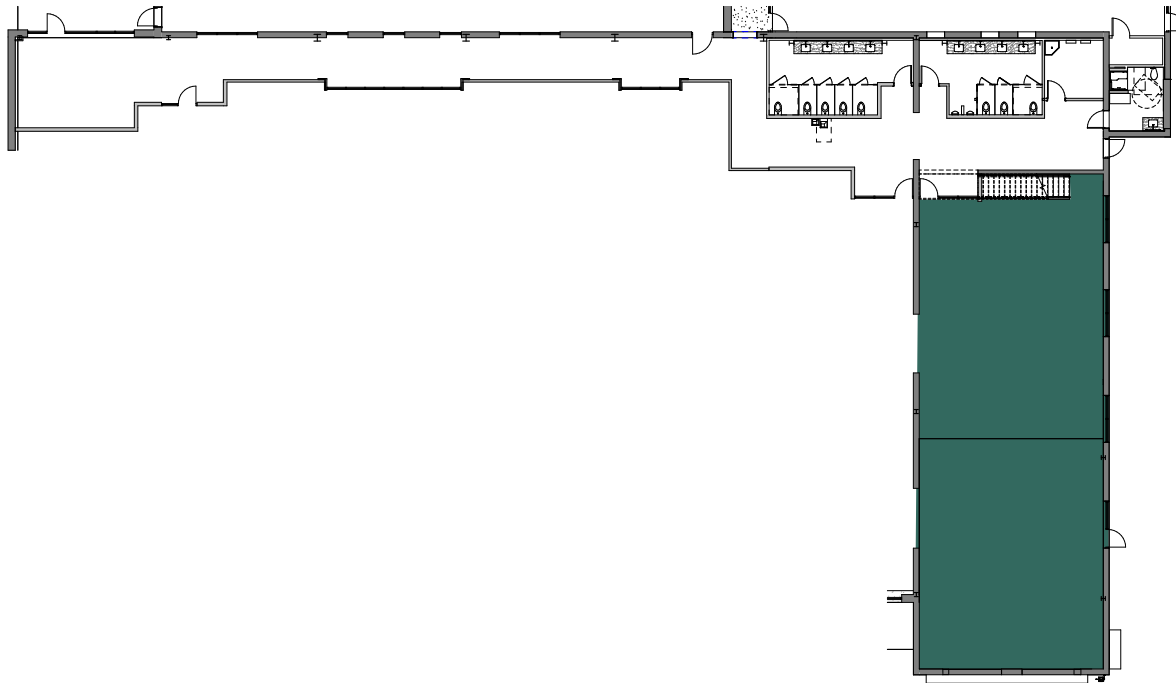

NODA * CLT

pass41

4100 RALEIGH ST

floor plan

SUITE 115

FLOOR 1
3,187 RSF

FLOOR 2 - MEZZANINE
858 RSF

AVAILABLE ± 4,045 RSF