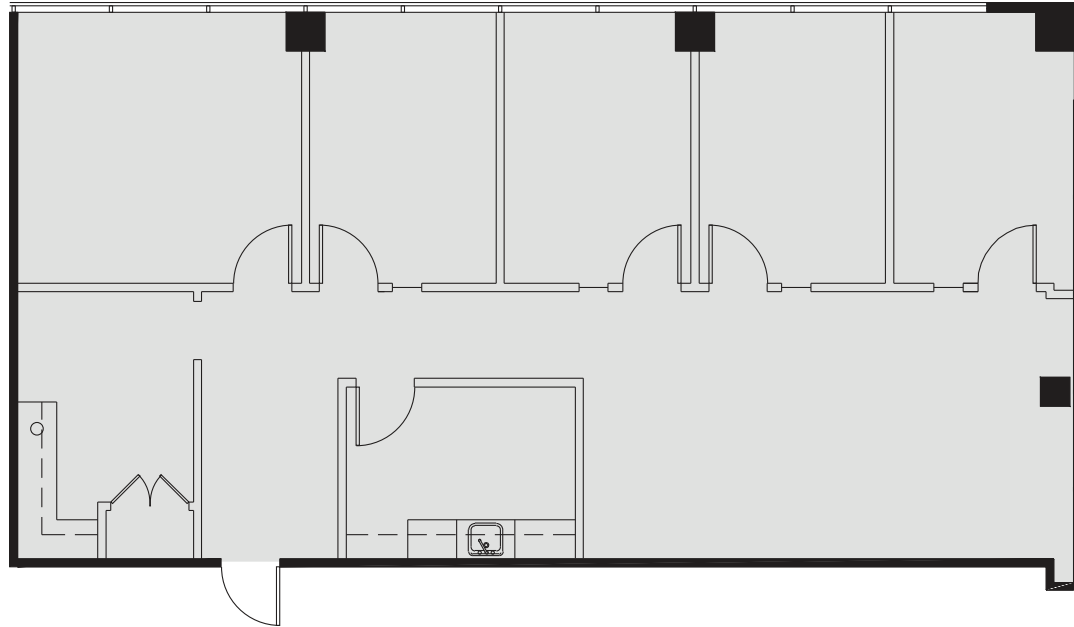

404.245.2312

**JOHN NEAL SCOTT**

[jns@foundrycommercial.com](mailto:jns@foundrycommercial.com)

404.218.1691

**1,803 RSF**

Suite 225

**FOUNDRY**  
COMMERCIAL