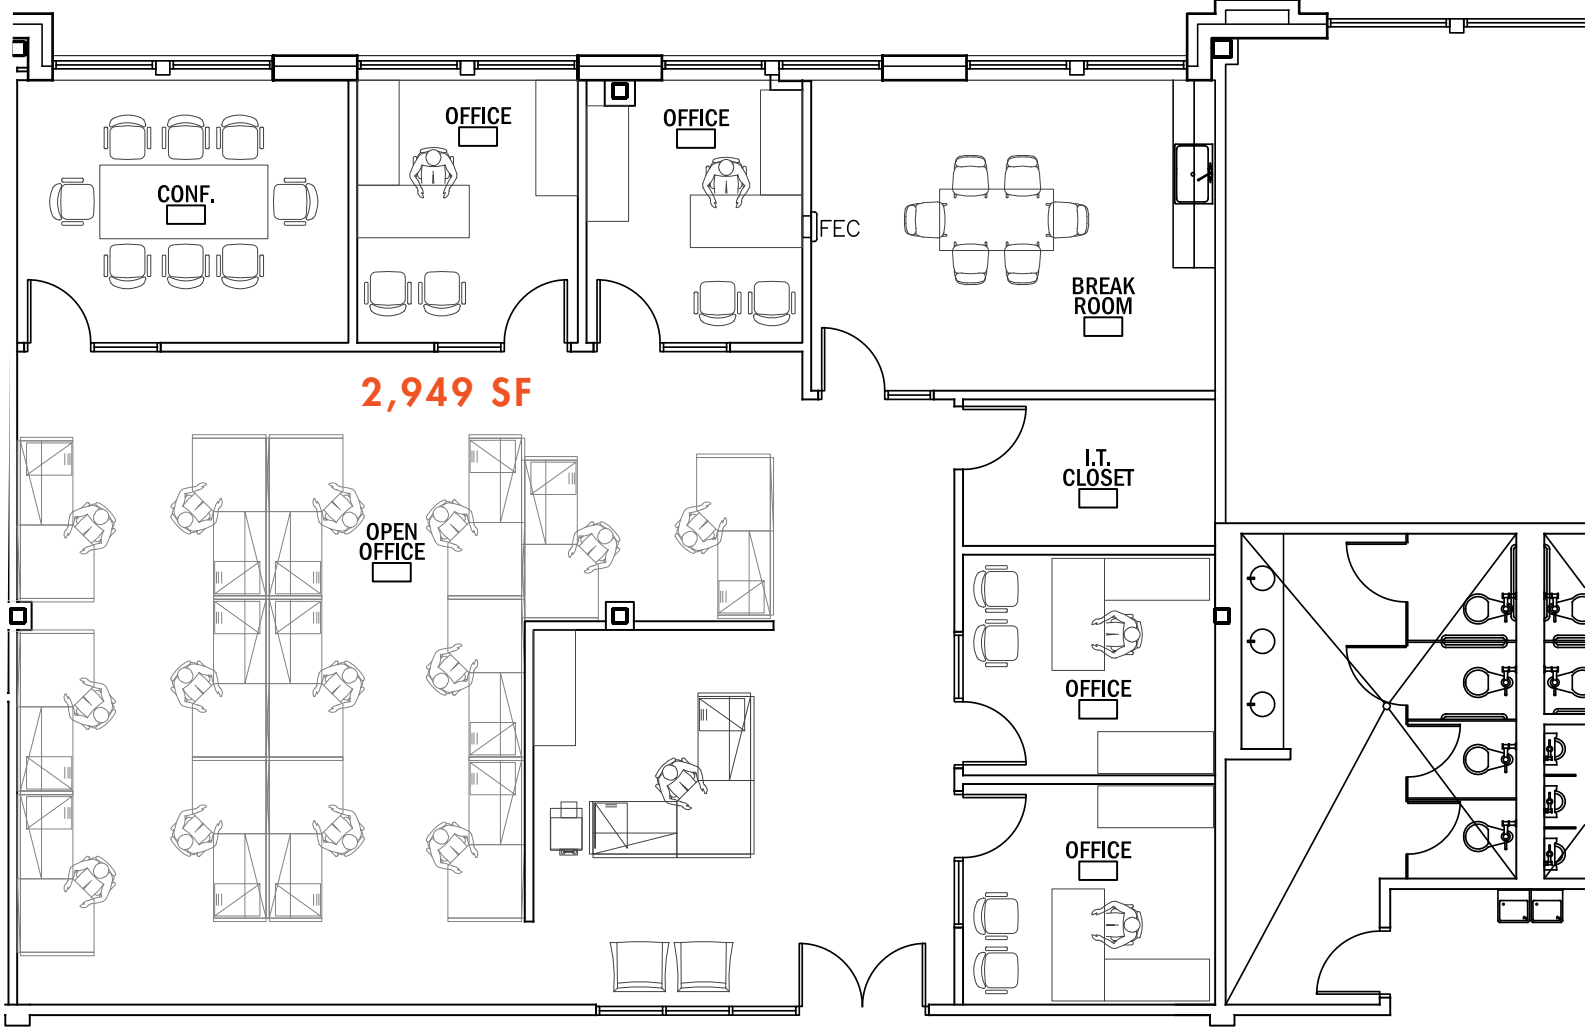

SUITE 1570A