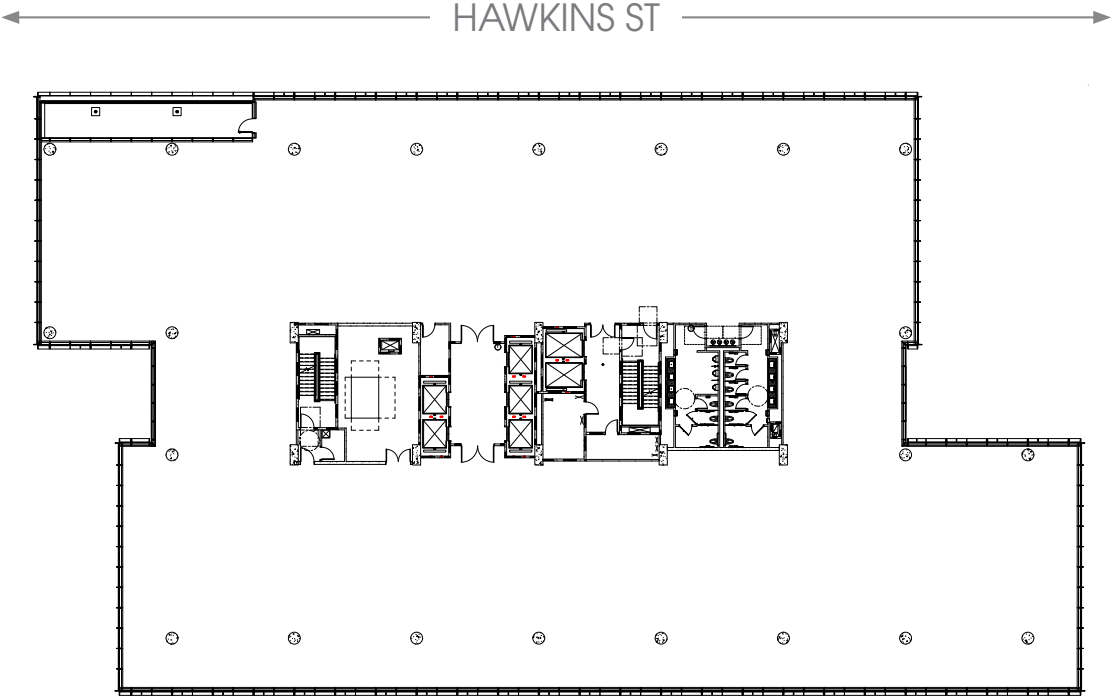

THE LINE - 2151 HAWKINS ST | 13th Floor

AVAILABLE ± 34,811 RSF