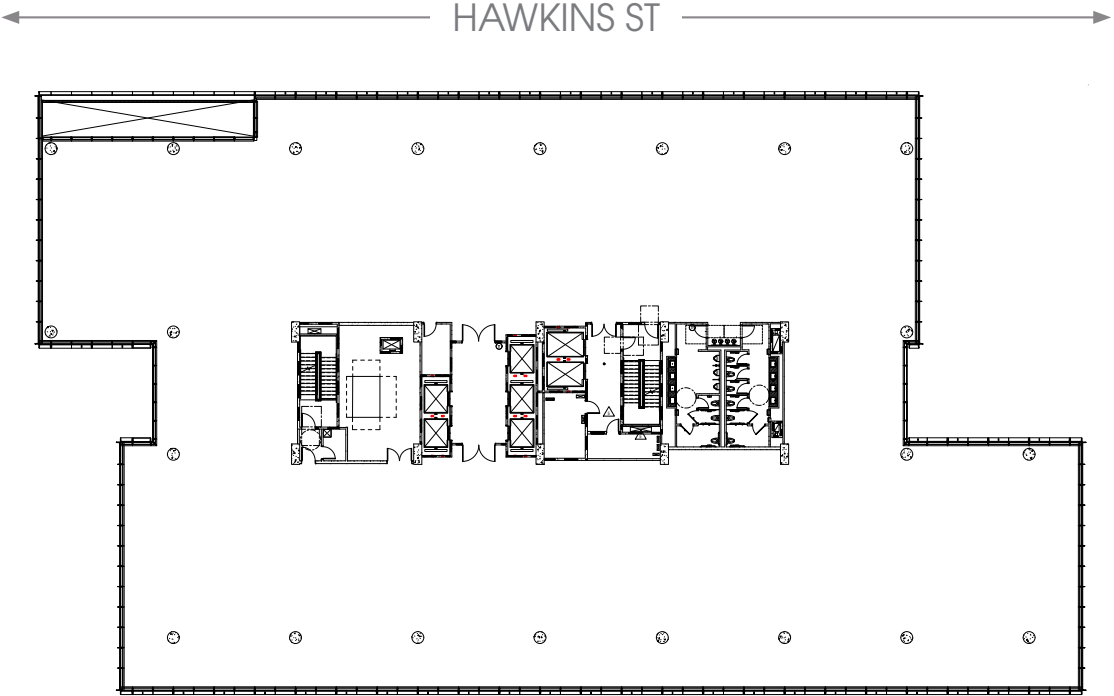

THE LINE - 2151 HAWKINS ST | 14th Floor

AVAILABLE ± 34,210 RSF