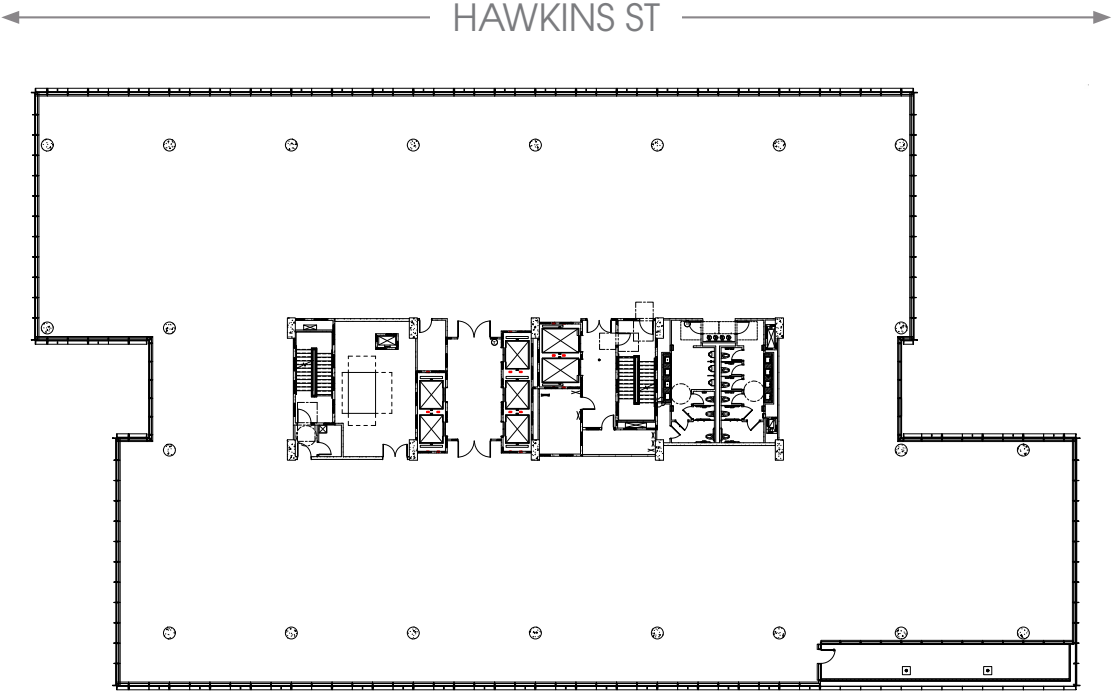

THE LINE - 2151 HAWKINS ST | 15th Floor

AVAILABLE ± 34,805 RSF